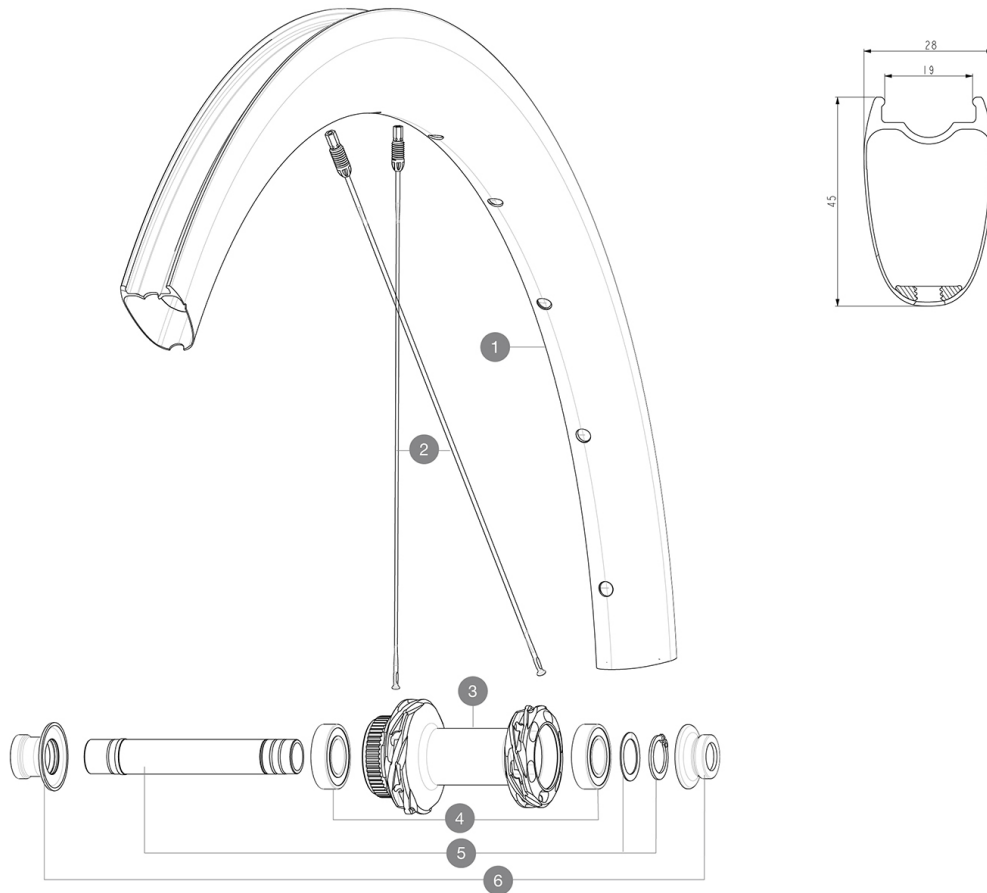

REFERENCES WHEELS

RIMS

&NBSP;:

1	V4095015	Kit Front/Rear rim Cosmic SLR 45 Disc MY22
---	----------	--

SPOKES

2	V4163701	Kit 12 Front/Rear Cosmic SLR 45 Disc aero stainless spoke 27
---	----------	--

HUB SHELLS

3	N/A	HUB BODY
4	M40129	KIT 2 BEARINGS 6902 15x28x7
5	V2373301	KIT QRM AUTO FRONT AXLE 12mm > 2019
6	V2374701	KIT FRONT ROAD FORK REST 12mm FOR J BENT DISC HUB

MAVIC *Cosmic SLR 45 Disc*

Specifications

WHEEL WEIGHTS